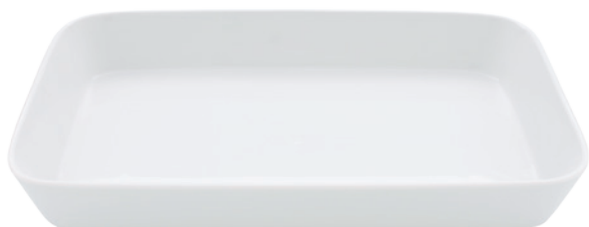

# casual

Casual rectangular microwave tray

Reference	box	ml	cm	inches
V0850-0930	1	900	32.5x20.5x4.5	12.8x8.1x1.8

Casual container high

Reference	box	ml	cm	inches
V0850-0642	1	2250	22x22x12.5	8.7x8.7x4.9

Casual rectangular microwave tray